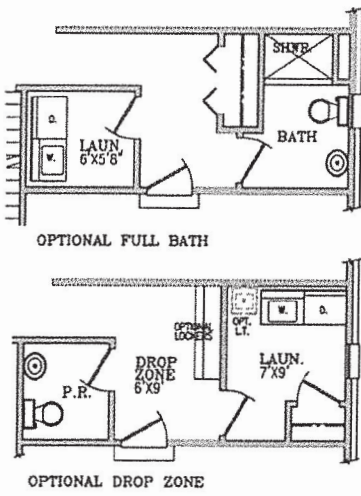

Deer Haven

at Hasenclever Farms

HASENCLEVER FARMS

The Hampton

4 Bedroom Colonial
2,487 Sq. Ft.

FIRST FLOOR PLAN

Proudly Built By:

JDM
BUILDING COMPANY LLC