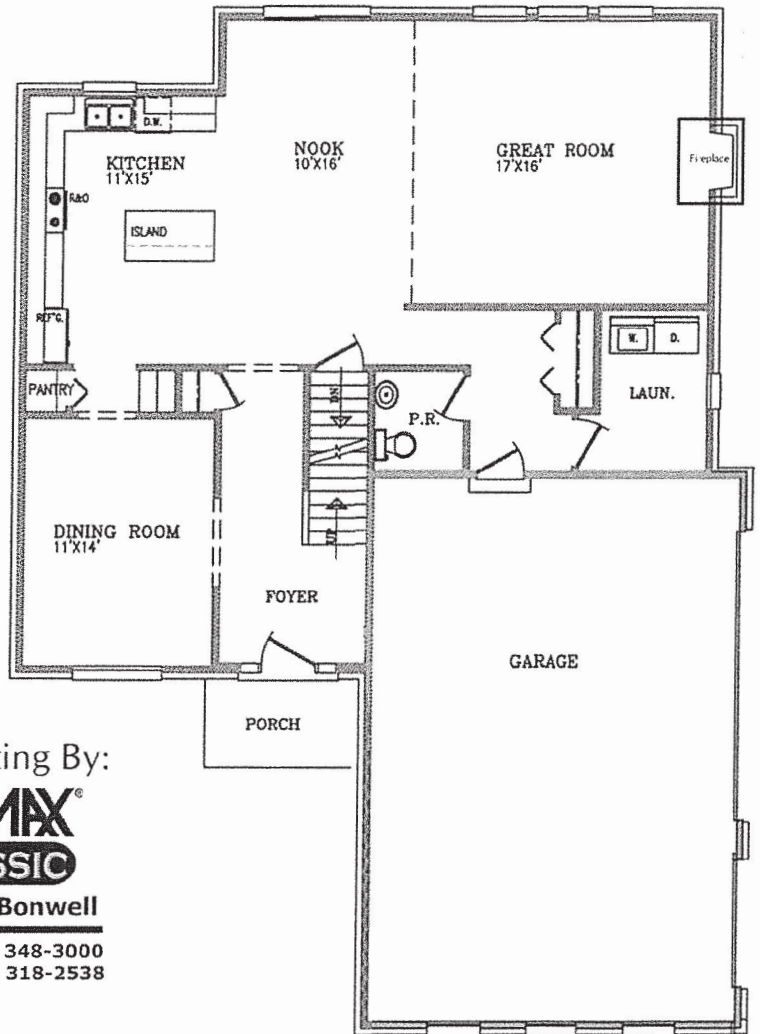

Deer Haven

at Hasenclever Farms

HASENCLEVER FARMS

The Hampton

4 Bedroom Colonial
2,487 Sq. Ft.

FIRST FLOOR PLAN

Proudly Built By:

JDM
BUILDING COMPANY LLC