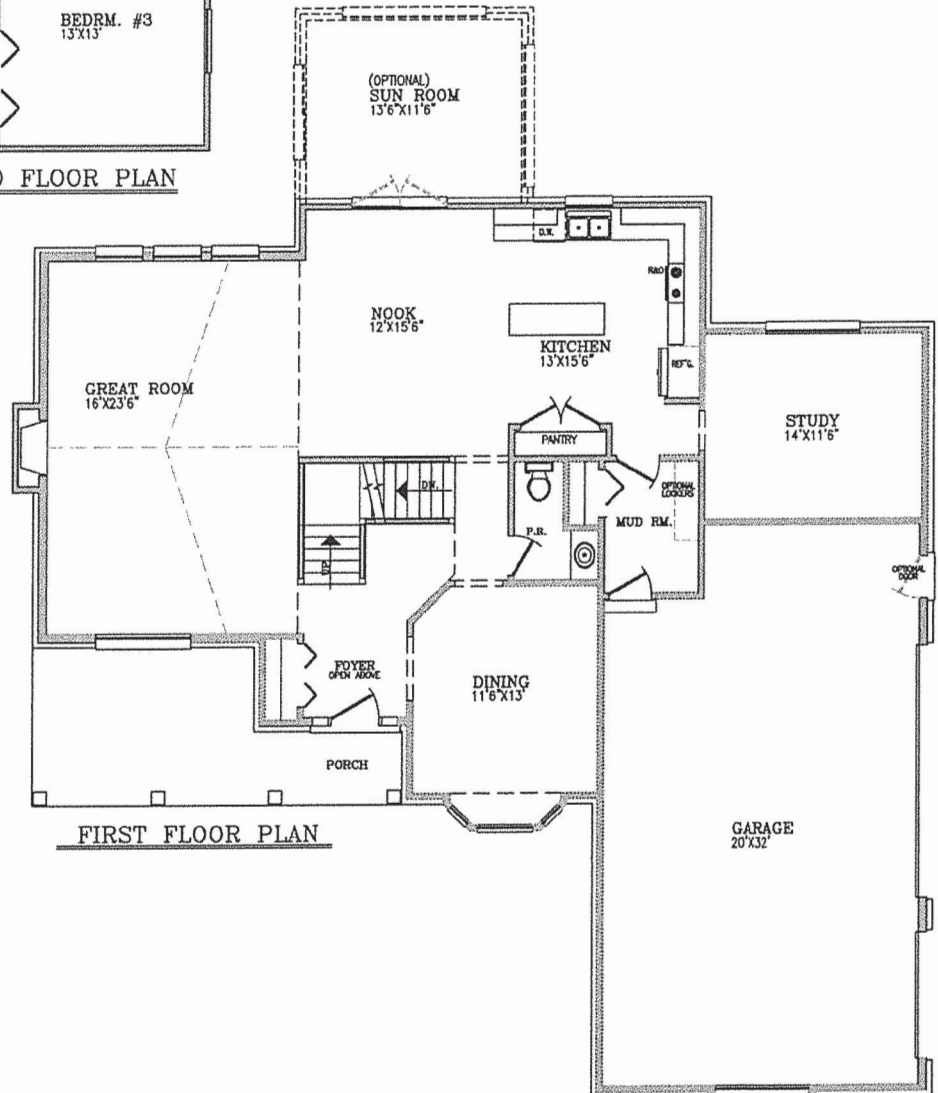

## The Hartwell

4 Bedroom Colonial (2nd floor laundry)  
 2,690 Sq. Ft.  
 (add 180 Sq. Ft. for optional Sunroom)

Proudly Built By:

Sales & Marketing By: