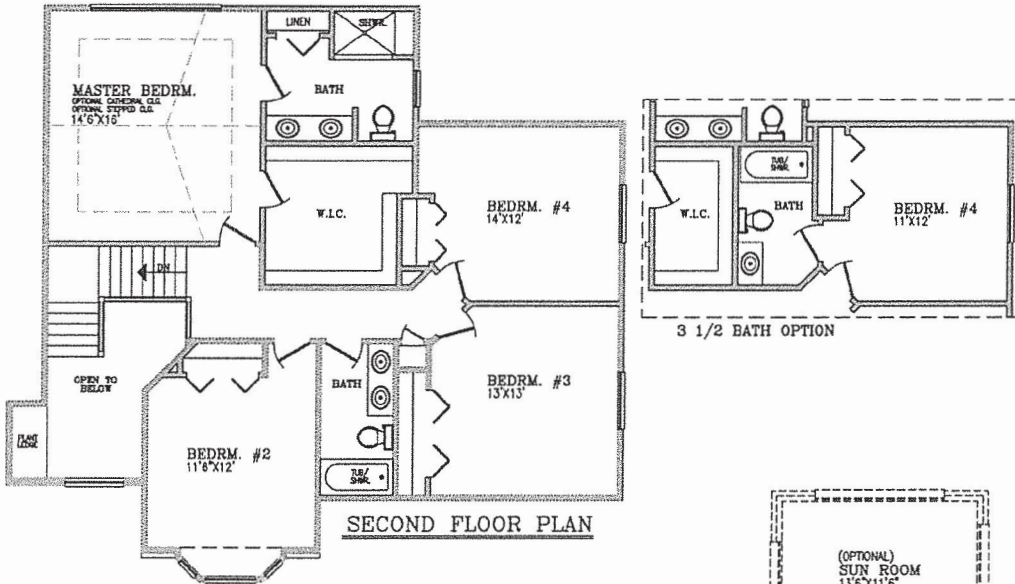

Deer Haven

at Hasenclever Farms

HASENCLEVER FARMS

The Hartwell
4 Bedroom Colonial
(1st floor laundry)
2,705 Sq. Ft.
(add 180 Sq. Ft. for optional Sunroom)

Proudly Built By:

Sales & Marketing By: