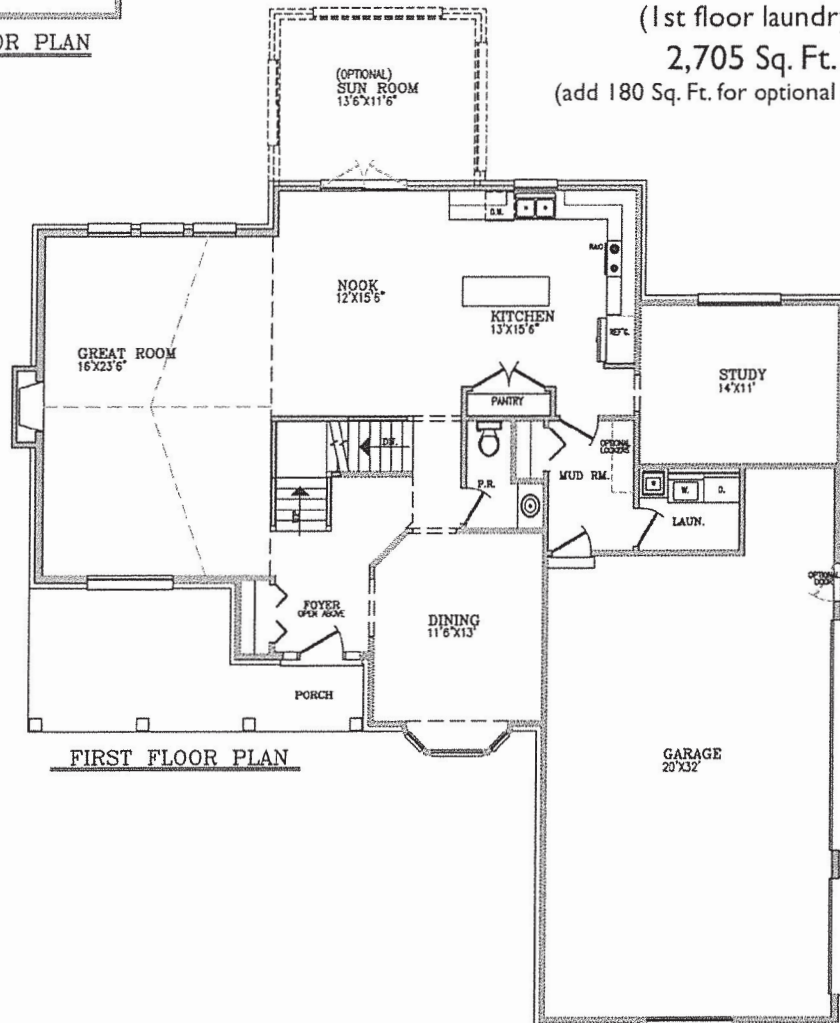

Deer Haven

at Hasenclever Farms

HASENCLEVER FARMS

The Hartwell
4 Bedroom Colonial
(1st floor laundry)
2,705 Sq. Ft.
(add 180 Sq. Ft. for optional Sunroom)

Proudly Built By:

Sales & Marketing By: