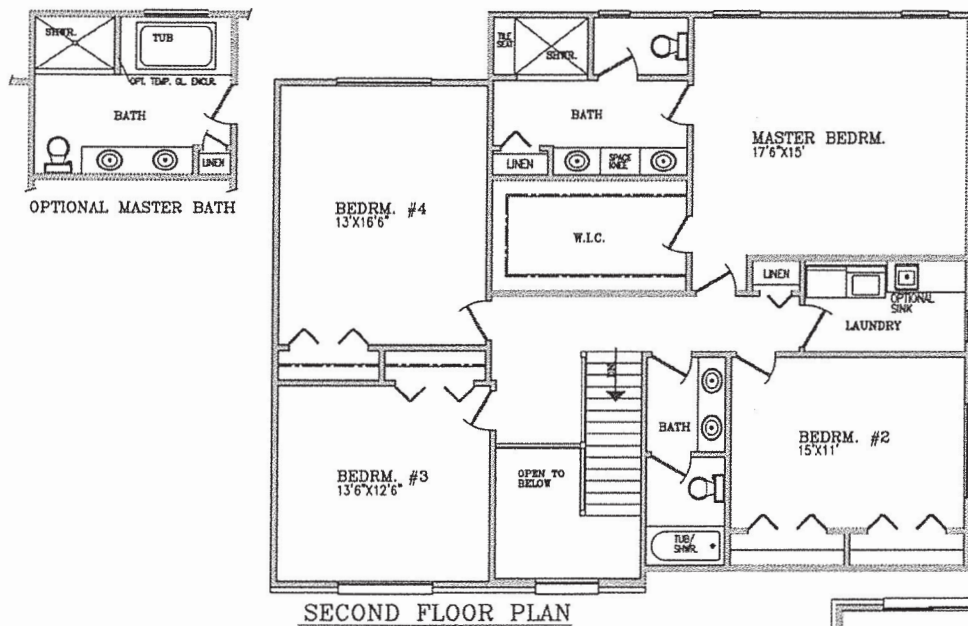

**Deer Haven**  
at Hasenclever Farms

**HASENCLEVER  
FARMS**

SECOND FLOOR PLAN

**The Raleigh**  
4 Bedroom Colonial  
(2nd floor laundry)  
2,870 Sq. Ft.

Proudly Built By:

  
**JDM** TRIUMPH  
 BUILDERS COMPANY LLC BUILDING CO. LLC  
**CANZANO**  
 Contracting Corporation

FIRST FLOOR PLAN

Sales & Marketing By:

  
**RE/MAX CLASSIC**  
 Christina Bonwell  
 Office: (248) 348-3000  
 Direct: (248) 318-2538