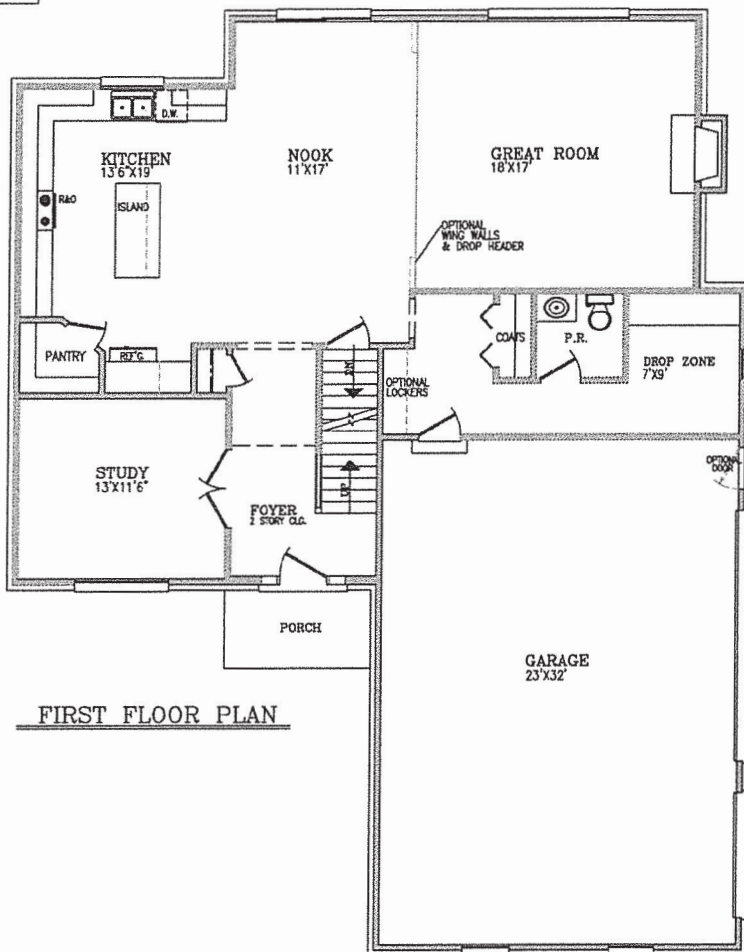

**Deer Haven**  
at Hasenclever Farms

**HASENCLEVER  
FARMS**

SECOND FLOOR PLAN

**The Raleigh**  
4 Bedroom Colonial  
(2nd floor laundry)  
2,870 Sq. Ft.

Proudly Built By:

  
**JDM** TRIUMPH  
 BUILDERS COMPANY LLC BUILDING CO. LLC  
**CANZANO**  
 Contracting Corporation

FIRST FLOOR PLAN

Sales & Marketing By:

  
**RE/MAX CLASSIC**  
 Christina Bonwell  
 Office: (248) 348-3000  
 Direct: (248) 318-2538