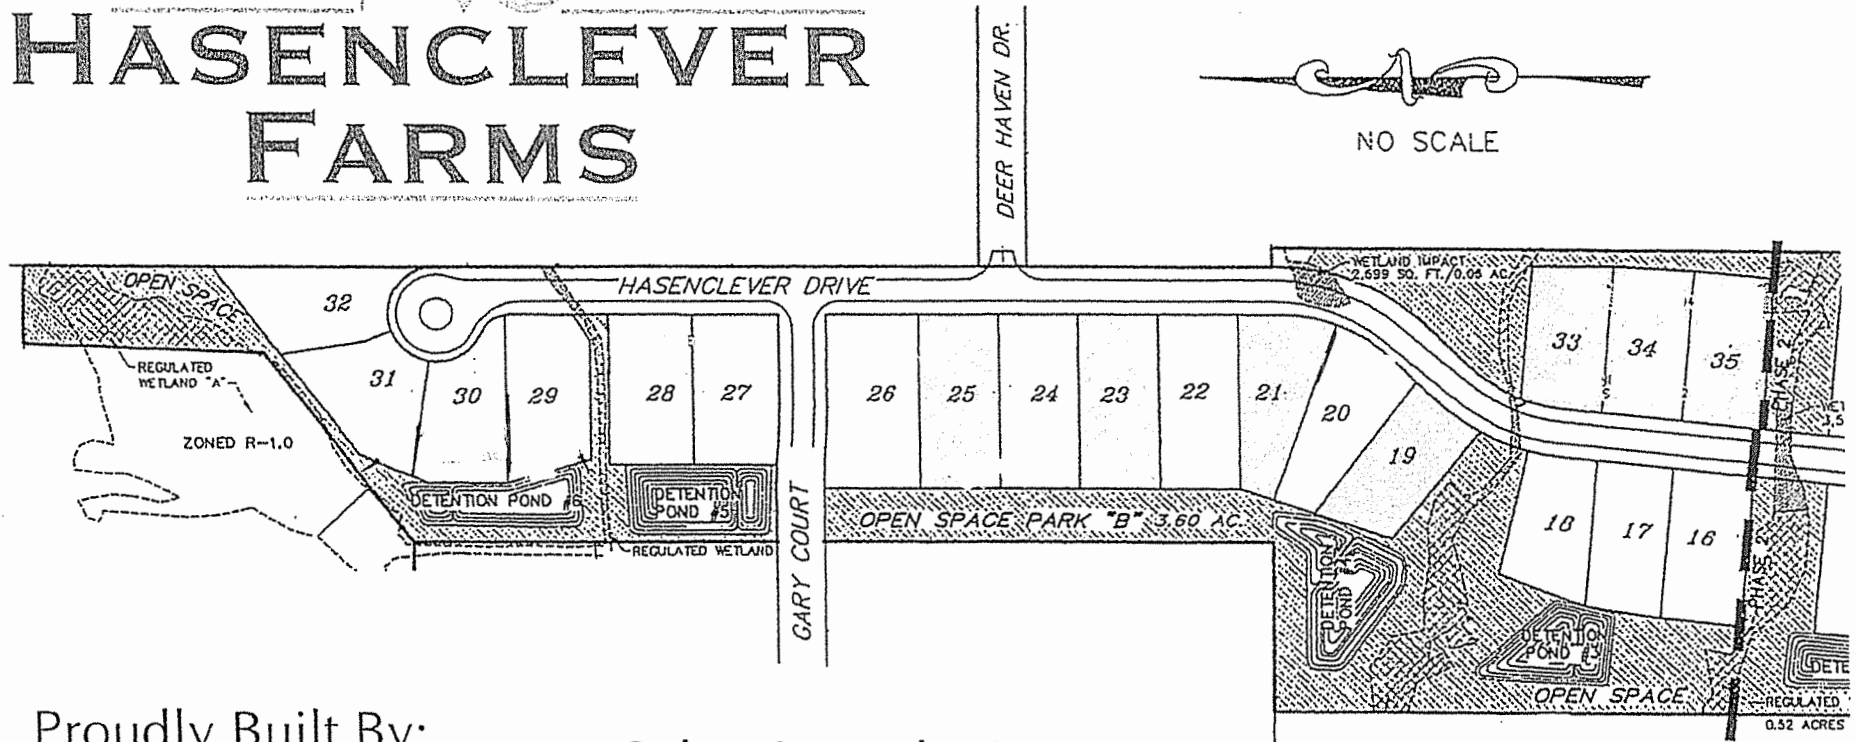

HASENCLEVER FARMS

NO SCALE

Proudly Built By:

Sales & Marketing By:

Contracting Corporation

Christina Bonwell

Office: (248) 348-3000

Direct: (248) 318-2538

LOT SIZE SCHEDULE

LOT #	LOT DIMENSIONS (FEET) F- X L- x B- x R-	LOT AREA (SQ.FT.) THRU 16 43,800 SQ. FT. / ACRU
16	100 x 190 x 100 x 190	19,000
17	95 x 190 x 95 x 185	17,812
18	87 x 185 x 128 x 159	18,104
20	124 x 211 x 54 x 236	19,839
22	100 x 220 x 100 x 220	22,000
24	100 x 220 x 100 x 220	22,000
26	115 x 220 x 121 x 220	25,614
27	108 x 190 x 108 x 190	20,386
28	105 x 190 x 105 x 190	19,950
29	128 x 149 x 110 x 212	20,468
30	118 x 212 x 121 x 148	18,379
31	63 x 148 x 230 x 142	18,987
32	116 x 142 x 140 x 280	18,930
35	100 x 190 x 100 x 190	19,000

www.NewHomesInSouthLyon.com